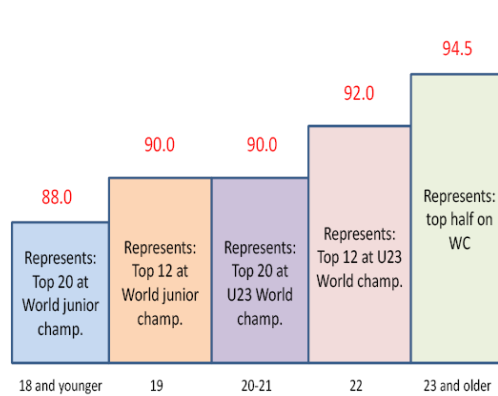

Name	YOB	CPL			Benchmark			% achieved	Ranking
		Dist	Sprint	Average	Dist	Sprint	Average		
Kate Brennan	1987	85.84	93.50	89.67	91.0	92.0	91.50	98.00%	Canada card
Erin Tribe	1989	81.66	88.71	85.19	90.5	90.0	90.25	94.39%	1
Leslie Foley	1992	79.91	81.41	80.66	84.0	88.0	86.00	93.79%	2
Emma Spelt	1993	80.20	79.17	79.69	84.0	88.0	86.00	92.66%	3
Alannah Maclean	1993	76.13	79.04	77.59	84.0	88.0	86.00	90.22%	4
Stephanie Drost	1993	72.58	80.34	76.46	84.0	88.0	86.00	88.91%	5
Alexandra Joy	1994	74.10	74.80	74.45	84.0	88.0	86.00	86.57%	Alternate 1
Jessica Demers	1995	75.01	70.42	72.72	84.0	88.0	86.00	84.55%	Alternate 2
Shelby Dickey	1994	72.74	71.22	71.98	84.0	88.0	86.00	83.70%	

International CPL Points Benchmarks for teams and World U23 Championships
Male distance

AGE(on Dec. 31st)

International CPL Points Benchmarks for teams and World U23 Championships
Male sprint

AGE(on Dec. 31st)

International CPL Points Benchmarks for teams and World U23 Championships
Female distance

AGE(on Dec. 31st)

International CPL Points Benchmarks for teams and World U23 Championships
Female sprint

AGE(on Dec. 31st)