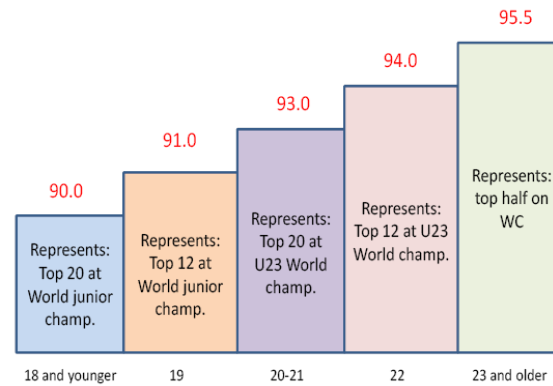

International CPL Points Benchmarks for teams and World U23 Championships
Male sprint