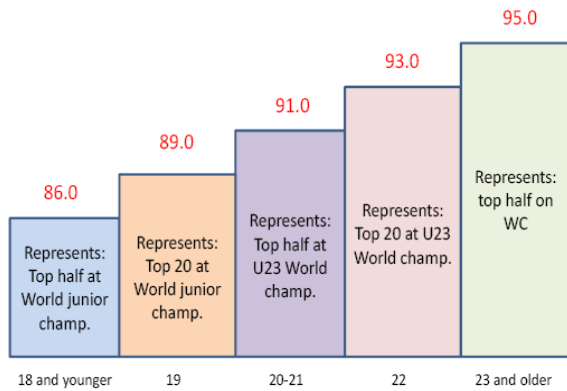

International CPL Points Benchmarks for teams and World U23 Championships
Male distance