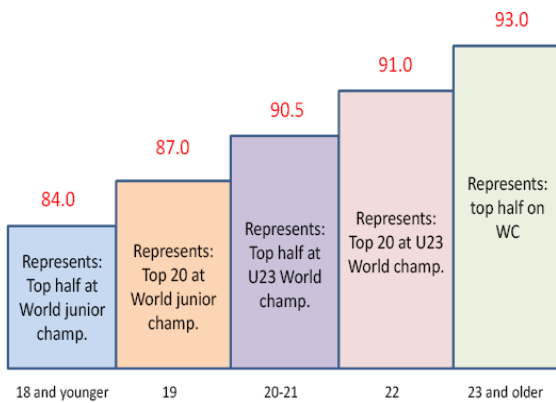

Name	YOB	CPL			Benchmark			% achieved	Ranking
		Dist	Sprint	Average	Dist	Sprint	Average		
Kate Brennan	1987	85.84	93.50	89.67	91.0	92.0	91.50	98.00%	Canada card
Erin Tribe	1989	81.66	88.71	85.19	90.5	90.0	90.25	94.39%	1
Leslie Foley	1992	79.91	81.41	80.66	84.0	88.0	86.00	93.79%	2
Emma Spelt	1993	80.20	79.17	79.69	84.0	88.0	86.00	92.66%	3
Alannah Maclean	1993	76.13	79.04	77.59	84.0	88.0	86.00	90.22%	4
Stephanie Drost	1993	72.58	80.34	76.46	84.0	88.0	86.00	88.91%	5
Alexandra Joy	1994	74.10	74.80	74.45	84.0	88.0	86.00	86.57%	Alternate 1
Jessica Demers	1995	75.01	70.42	72.72	84.0	88.0	86.00	84.55%	Alternate 2
Shelby Dickey	1994	72.74	71.22	71.98	84.0	88.0	86.00	83.70%	

International CPL Points Benchmarks for teams and World U23 Championships
Male distance

AGE(on Dec. 31st)

International CPL Points Benchmarks for teams and World U23 Championships
Male sprint

AGE(on Dec. 31st)

International CPL Points Benchmarks for teams and World U23 Championships
Female distance

AGE(on Dec. 31st)

International CPL Points Benchmarks for teams and World U23 Championships
Female sprint

AGE(on Dec. 31st)